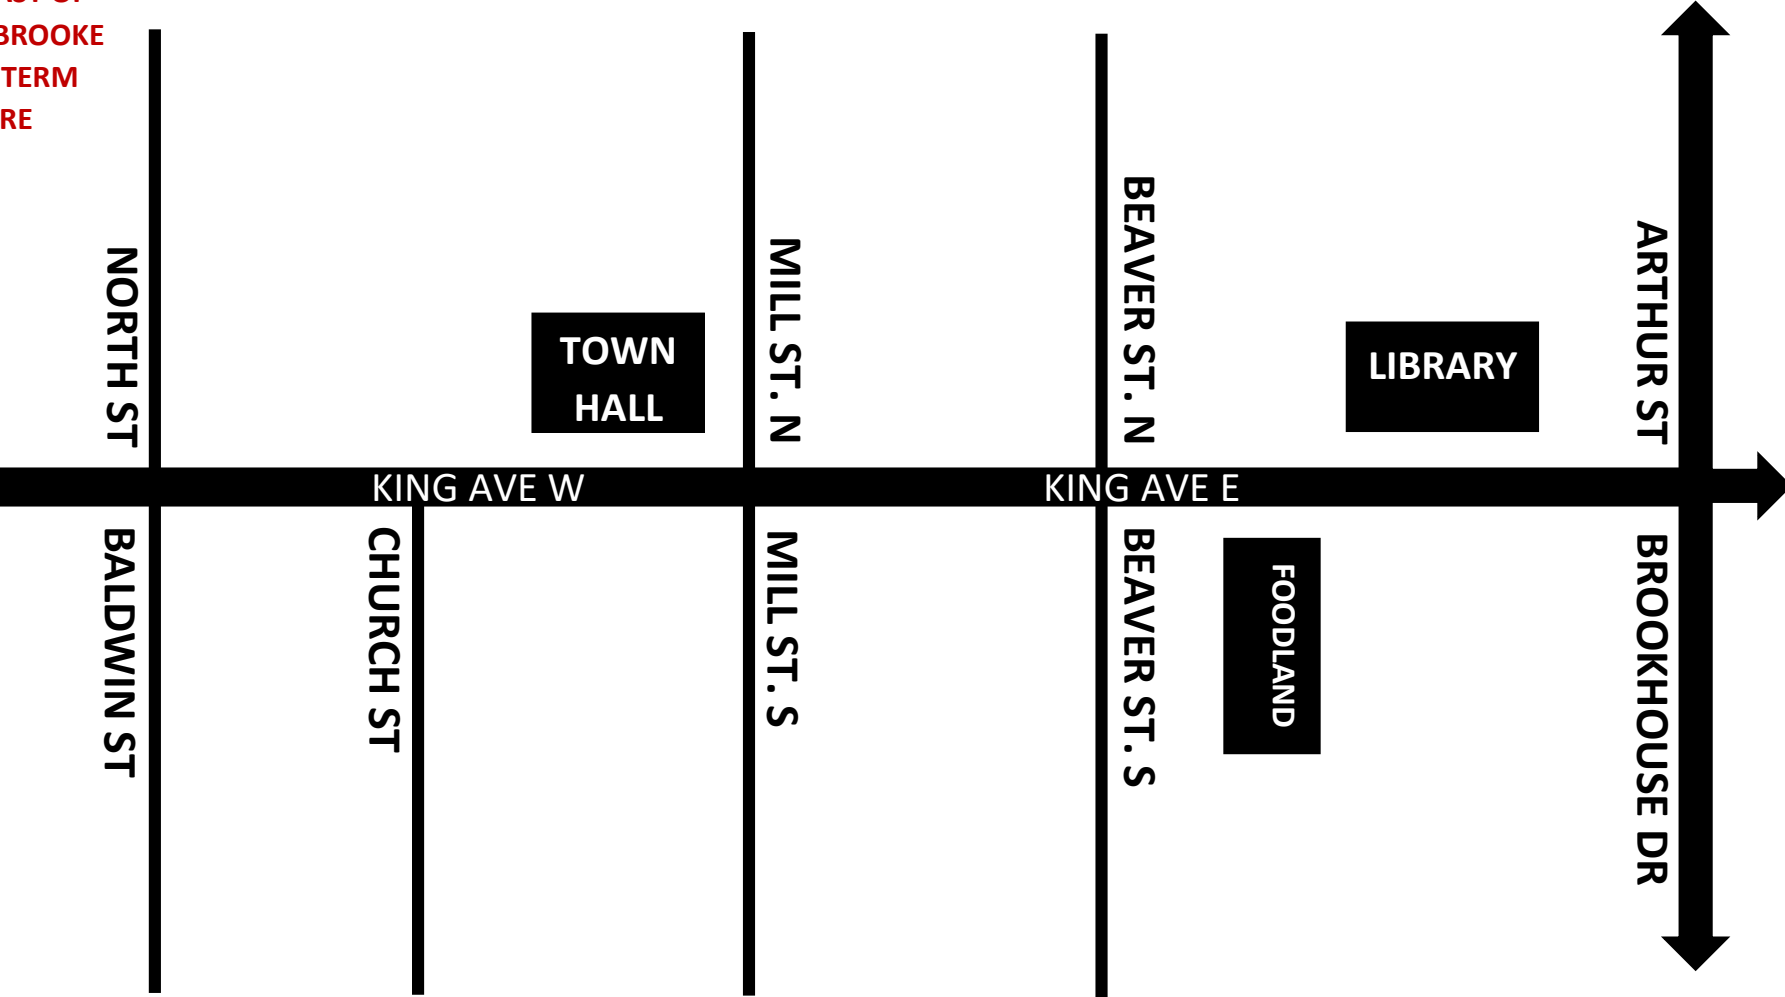

NEWCASTLE SANTA PARADE ROUTE

PARADE BEGINS
JUST EAST OF
FOSTERBROOKE
LONG TERM
CARE

START

FINISH

PORTA-POTTIES WILL BE LOCATED BESIDE BUS SHELTERS AT RUDELL RD. AND PEDELL ST.