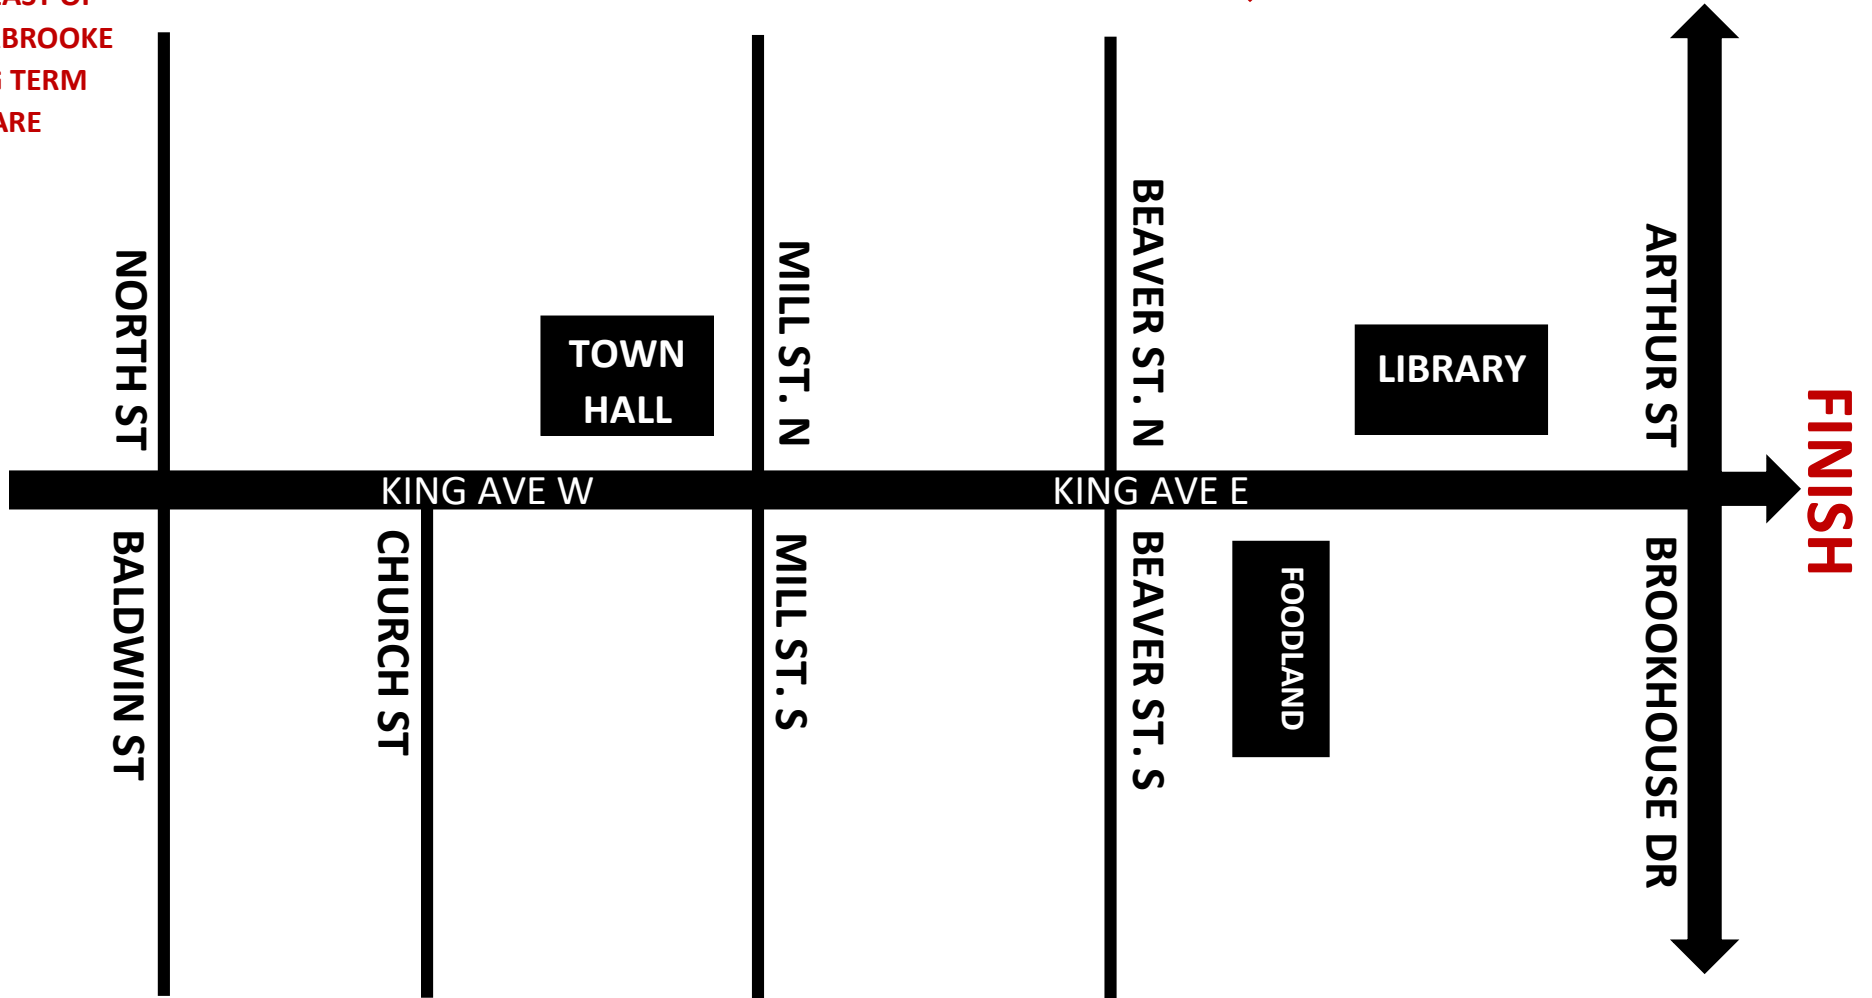

# 2023 NEWCASTLE SANTA PARADE ROUTE

## SUNDAY NOVEMBER 19TH, 2023

PARADE BEGINS  
JUST EAST OF  
FOSTERBROOKE  
LONG TERM  
CARE

**START**

PORTA-POTTIES WILL BE LOCATED BESIDE BUS SHELTERS AT RUDELL RD. AND PEDELL ST.