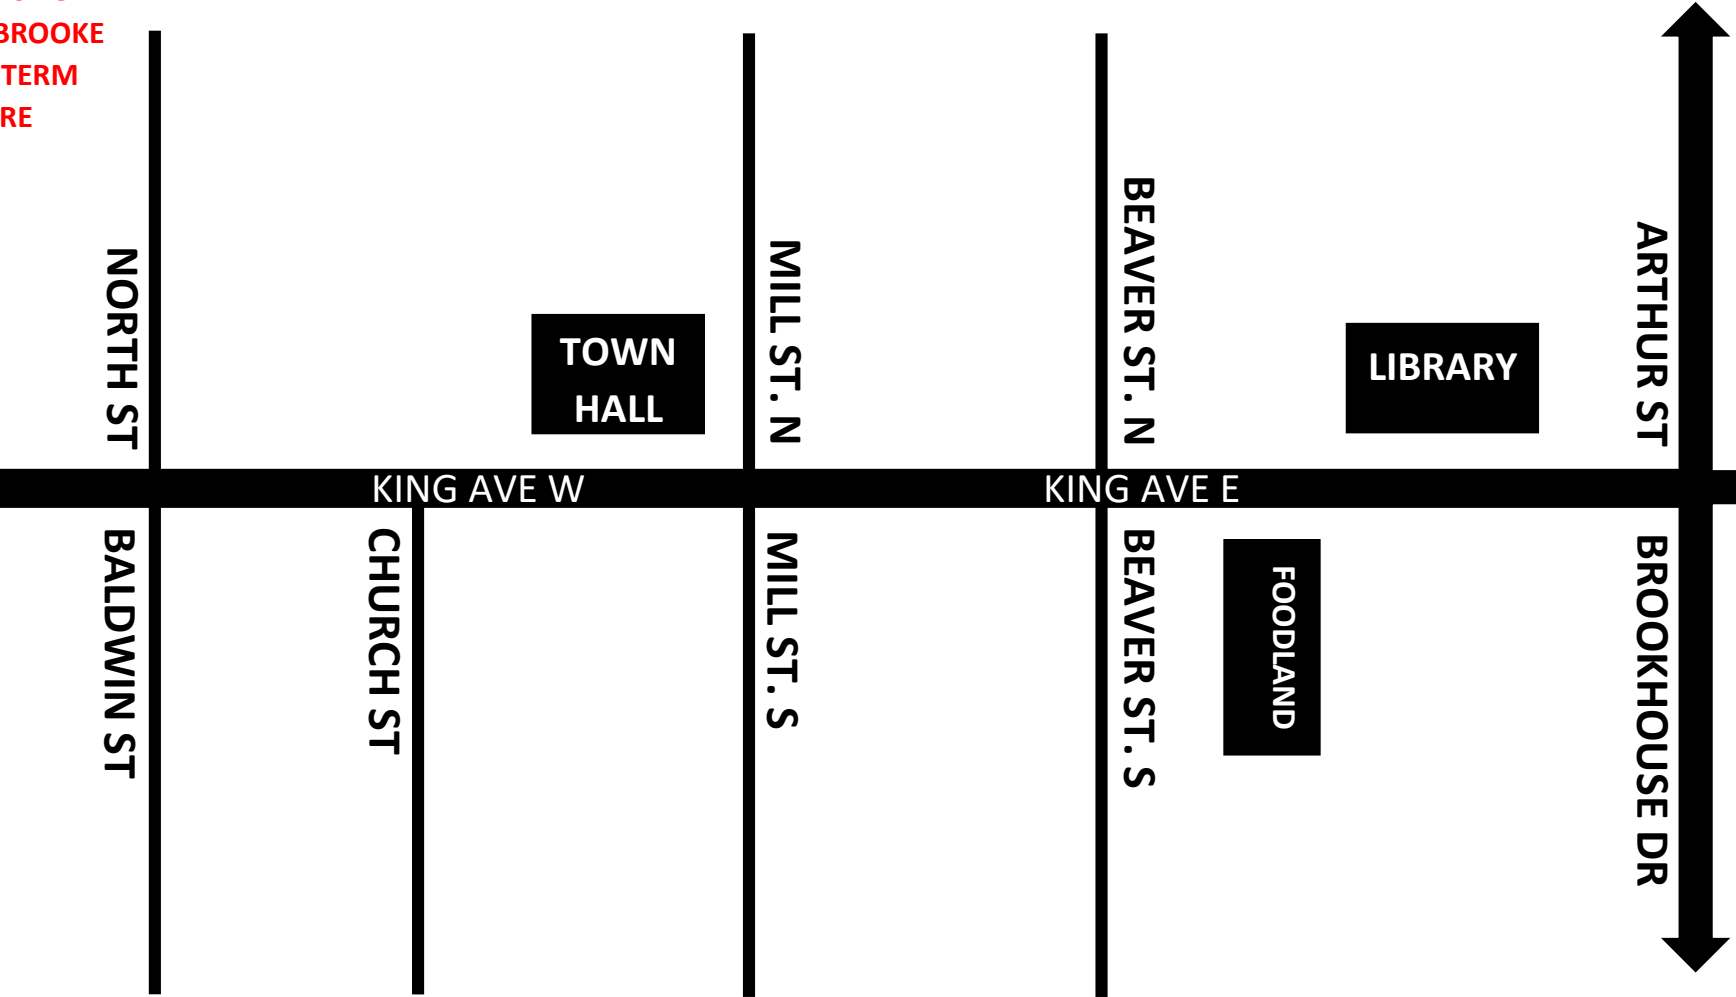

2022 Newcastle Santa Parade Route

Sunday November 20th, 2022

PARADE BEGINS
JUST EAST OF
FOSTERBROOKE
LONG TERM
CARE

START

FINISH

PORTA-POTTIES WILL BE LOCATED BESIDE BUS SHELTERS AT RUDELL RD. AND PEDELL ST.