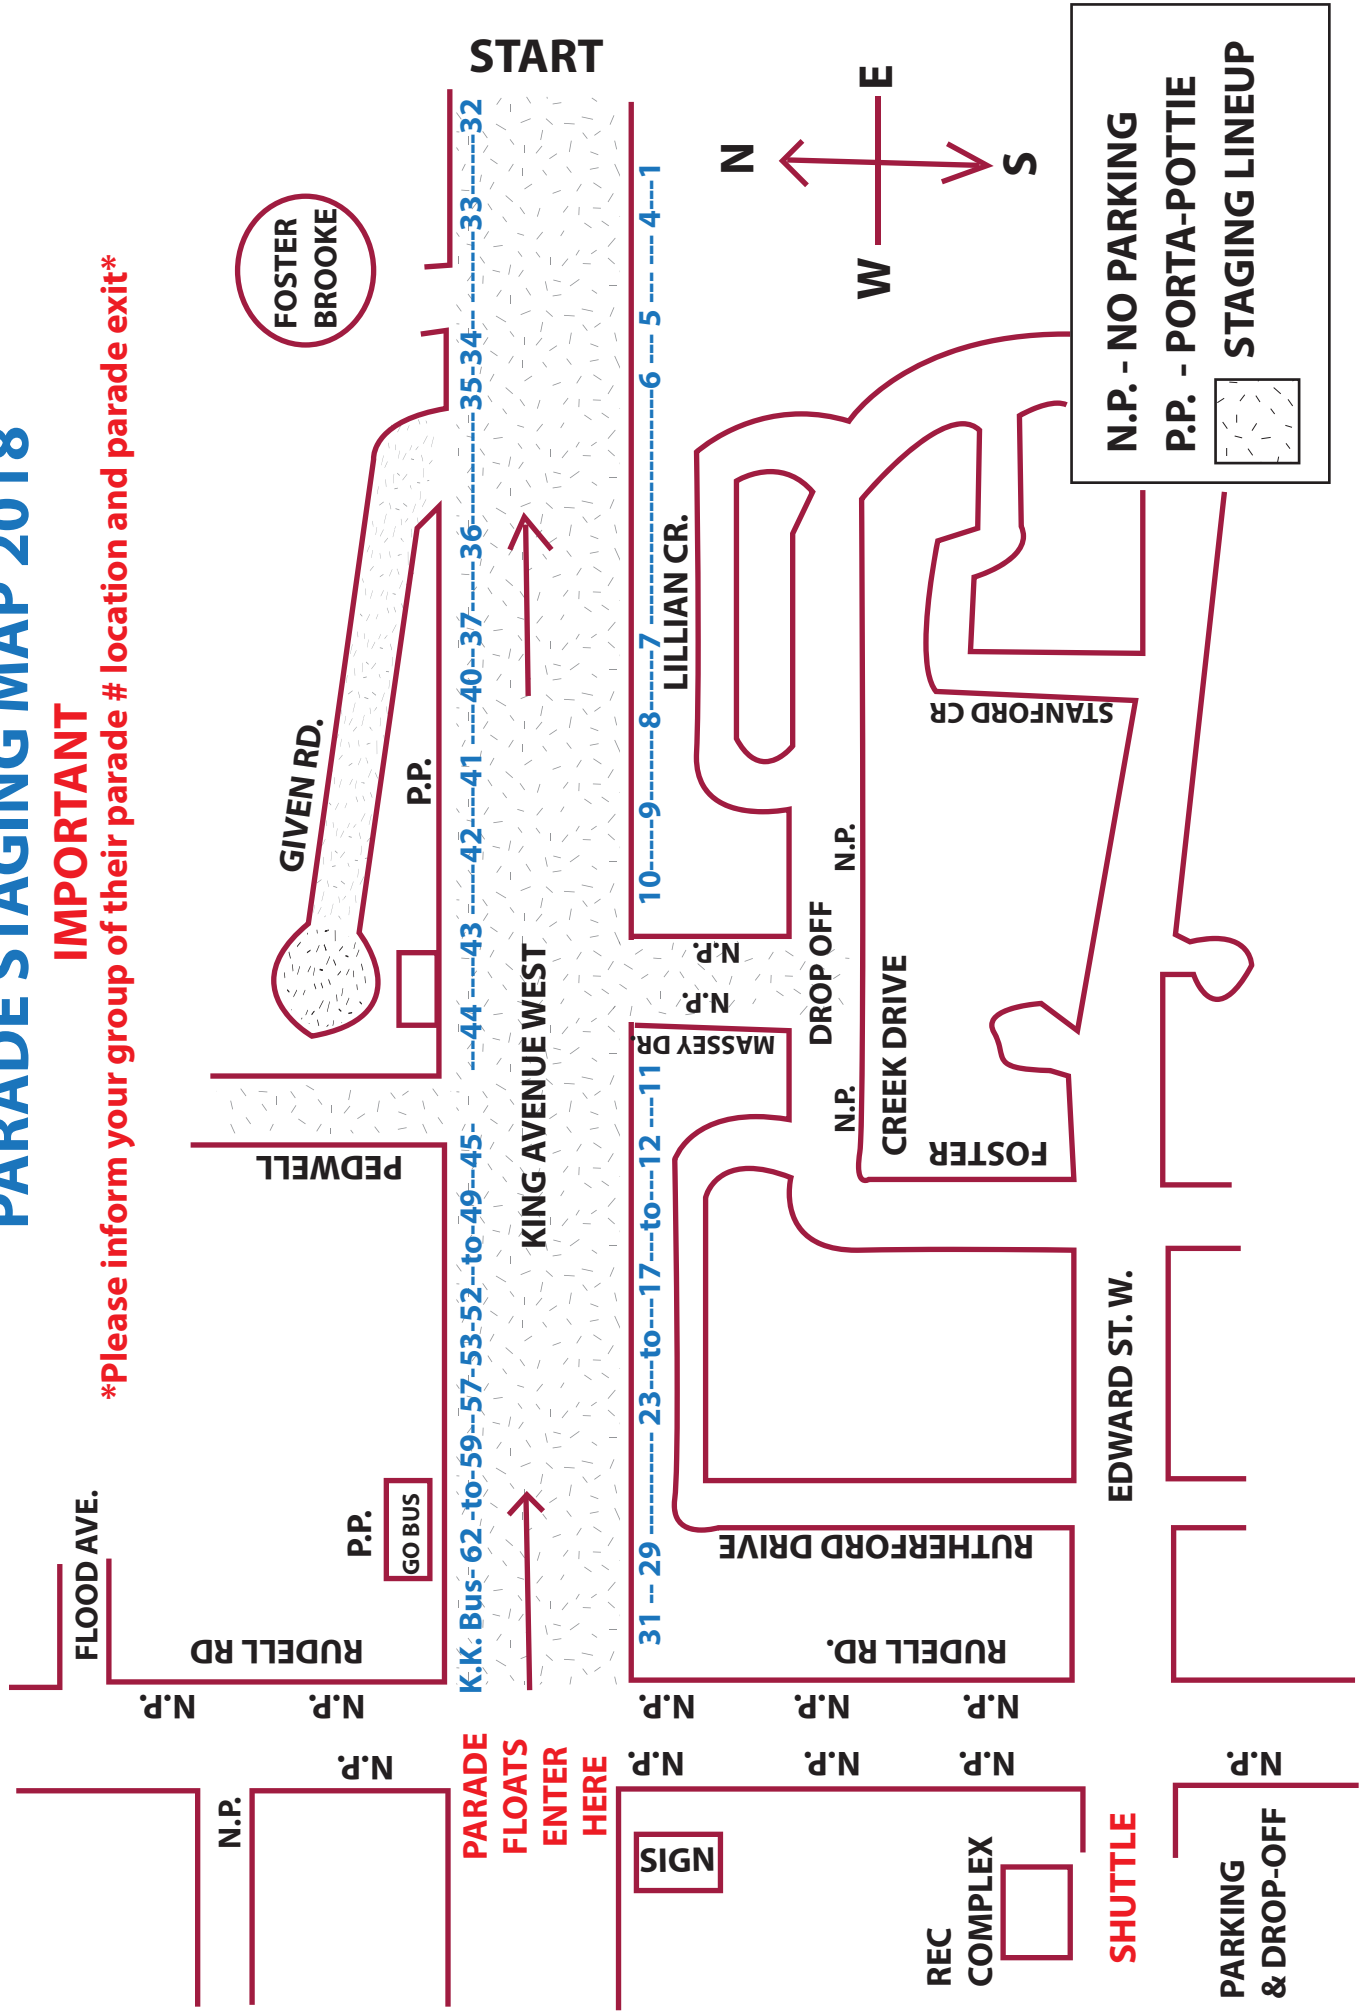

NEWCASTLE SANTA CLAUS PARADE SUNDAY NOVEMBER 18 - 5:30PM PARADE STAGING MAP 2018

IMPORTANT

Please inform your group of their parade # location and parade exit

N.P. - NO PARKING

P.P. - PORTA-POTTIE

STAGING LINEUP

PARADE
FLOATS
ENTER
HERE

SHUTTLE

PARKING
& DROP-OFF

SIGN

REC
COMPLEX

P.P.

GO BUS

PEDWELL

GIVEN RD.

FOSTER
BROOKE

KING AVENUE WEST

MASSEY DR

DROP OFF

CREEK DRIVE

FOSTER

STANFORD CR

EDWARD ST. W.

LILLIAN CR.

RUTHERFORD DRIVE

RUDELL RD.

K.K. Bus-62 -to-59--57-53-52--to-49--45- 44 43 42 41 40 37 36 35 34 33 32

10 9 8 7 6 5 4 1

FLOOD AVE.

N.P.